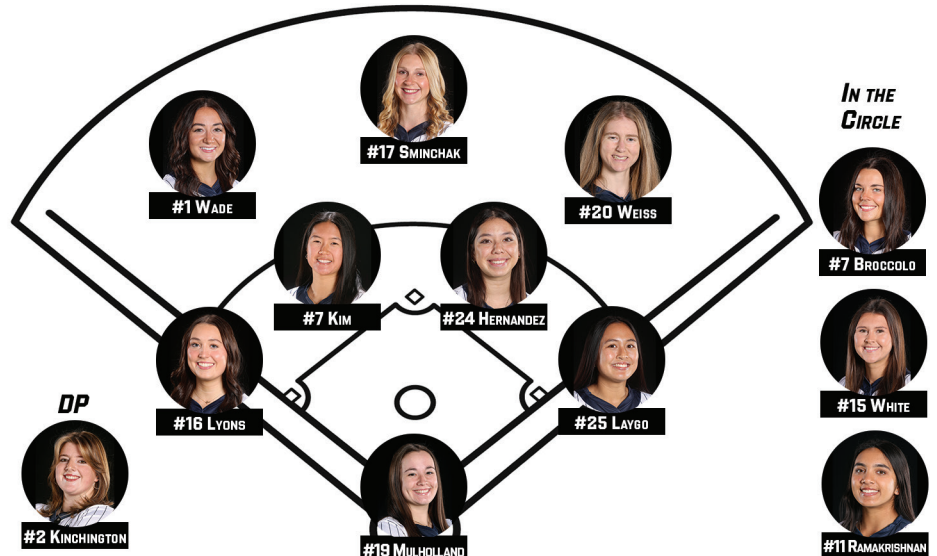

* - Liberty League Games

HOME GAMES IN CAPS

1 - Cross Bay Bash / Virginia Beach, VA

2 - Cross Bay Bash / Newport News, VA

University of Rochester Yellowjackets: 13-5 [2-0 LL]

Rochester vs. Clarkson
April 11, 2026 | 1:00 p.m. (DH)

Fast Facts

University of Rochester

LocationRochester, NY (14627)
 Founded..... 1850
 Nickname..... Yellowjackets
 Colors..... Blue & Yellow
 Motto Meliora ("Ever Better")
 Undergraduate Enrollment 6,917
 Total Enrollment 11,946
 President..... Sarah Mangelsdorf
 Athletic Director George Vanderzwaag
 Mascot 'Rocky' the Yellowjacket
 Varsity Sports..... 23
 Conference Liberty League
 Arena..... Southside Field
 Website..... uofrathletics.com

Projected Starting Lineup

University of Rochester Softball

About the Yellowjackets:

LAST TIME OUT

Rochester opened Liberty League play with a pair of run-rule victories at RIT to extend its win streak to seven, topping the Tigers in game one, 14-4, and game two, 9-1, both in a run-rule-shortened six innings. The 'Jackets jumped ahead of the Tigers early in game one on Riley Laygo's two-run blast, and added crooked numbers in three more frames. While in game two, after three scoreless frames, Savanna Hernandez's three-run blast in the fourth got Rochester's offense going.

NFCA WATCH LIST

For the second-straight season and for the third time in their careers, both senior pitcher Molly Broccolo and junior utility Riley Laygo were named to the NFCA Player and Pitcher of the Year Watchlists. Broccolo leads the Liberty League in strikeouts, shutouts, games started and appearances, while Laygo is top-75 in NCAA Division III in batting average, home runs, RBI, slugging and total bases.